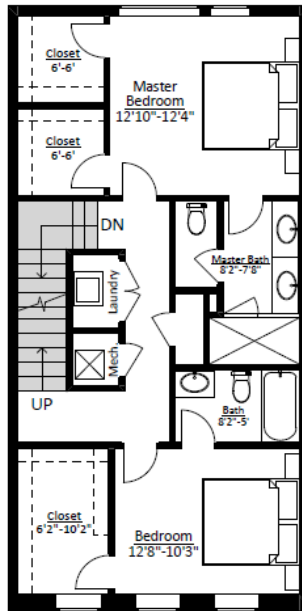

THE AVENUE - UNIT 19

1425 Superior Avenue, Cleveland, OH 44114

4th Floor

3rd Floor

2nd Floor

1st Floor