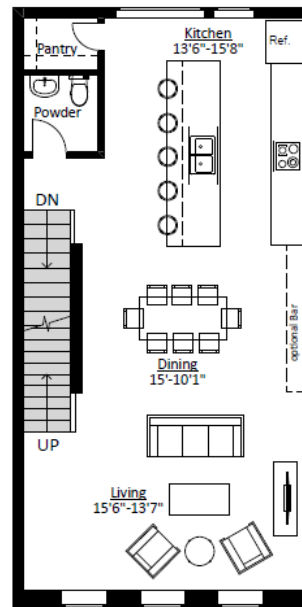

THE AVENUE - UNIT 19

1425 Superior Avenue, Cleveland, OH 44114

4th Floor

3rd Floor

2nd Floor

1st Floor