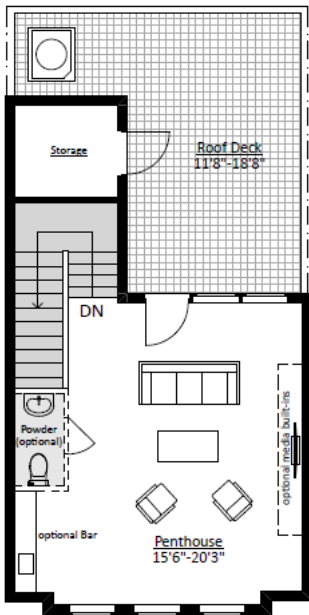

THE AVENUE - UNIT 19

1425 Superior Avenue, Cleveland, OH 44114

4th Floor

3rd Floor

2nd Floor

1st Floor