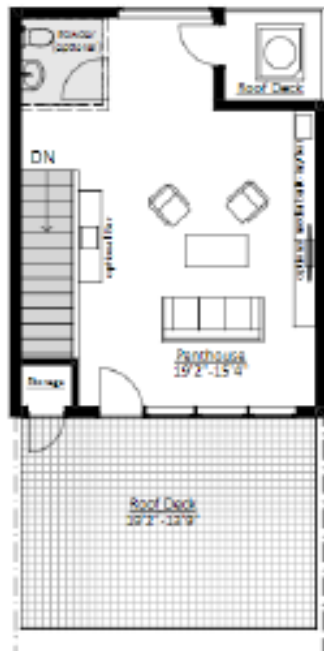

# THE AVENUE - UNIT 18

1419 Superior Avenue, Cleveland, OH 44114

4th Floor

3rd Floor

2nd Floor

1st Floor