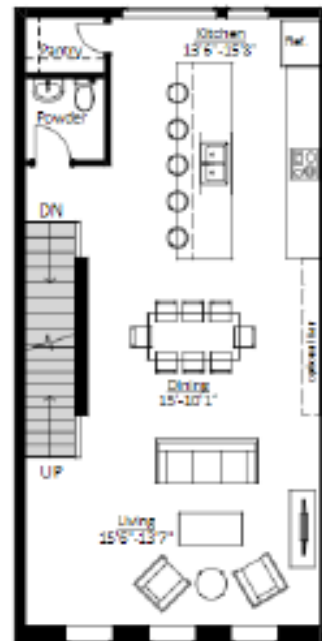

# THE AVENUE - UNIT 18

1419 Superior Avenue, Cleveland, OH 44114

4th Floor

3rd Floor

2nd Floor

1st Floor