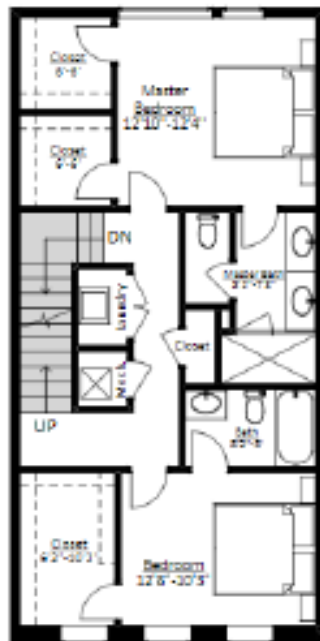

# THE AVENUE - UNIT 18

1419 Superior Avenue, Cleveland, OH 44114

4th Floor

3rd Floor

2nd Floor

1st Floor