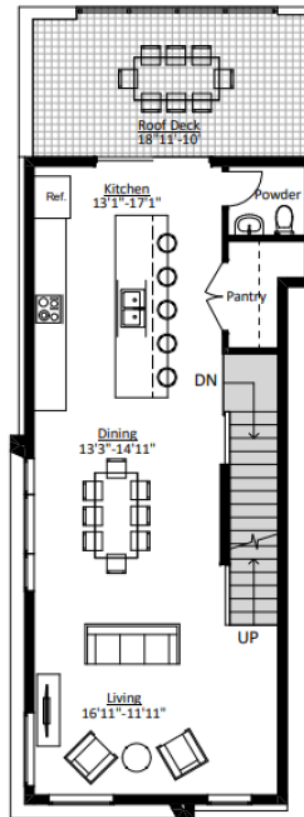

# THE AVENUE - UNIT 16

1403 Superior Avenue, Cleveland, OH 44114

## Avenue Town Homes 2 Unit Type B, option 1

4th Floor

3rd Floor

2nd Floor

1st Floor