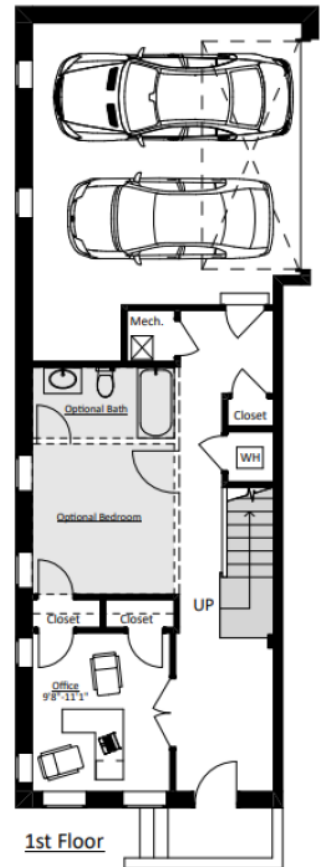

# THE AVENUE - UNIT 16

1403 Superior Avenue, Cleveland, OH 44114

## Avenue Town Homes 2 Unit Type B, option 1

4th Floor

3rd Floor

2nd Floor

1st Floor