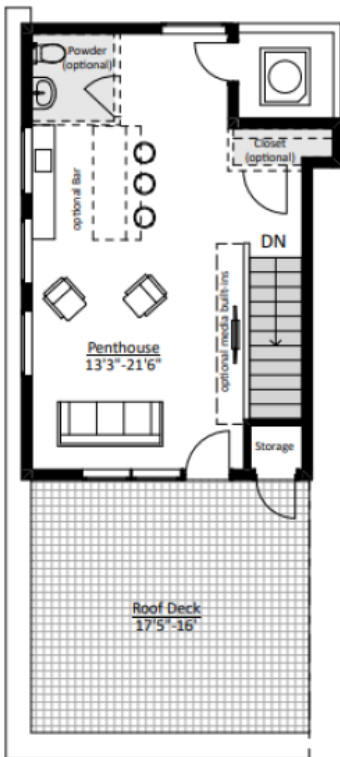

# THE AVENUE - UNIT 16

1403 Superior Avenue, Cleveland, OH 44114

## Avenue Town Homes 2 Unit Type B, option 1

4th Floor

3rd Floor

2nd Floor

1st Floor