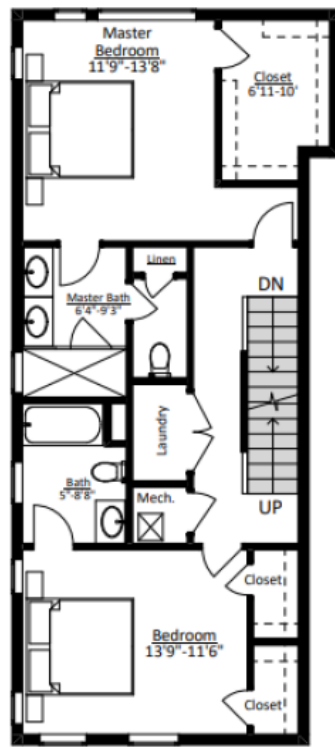

# THE AVENUE - UNIT 16

1403 Superior Avenue, Cleveland, OH 44114

## Avenue Town Homes 2 Unit Type B, option 1

4th Floor

3rd Floor

2nd Floor

1st Floor