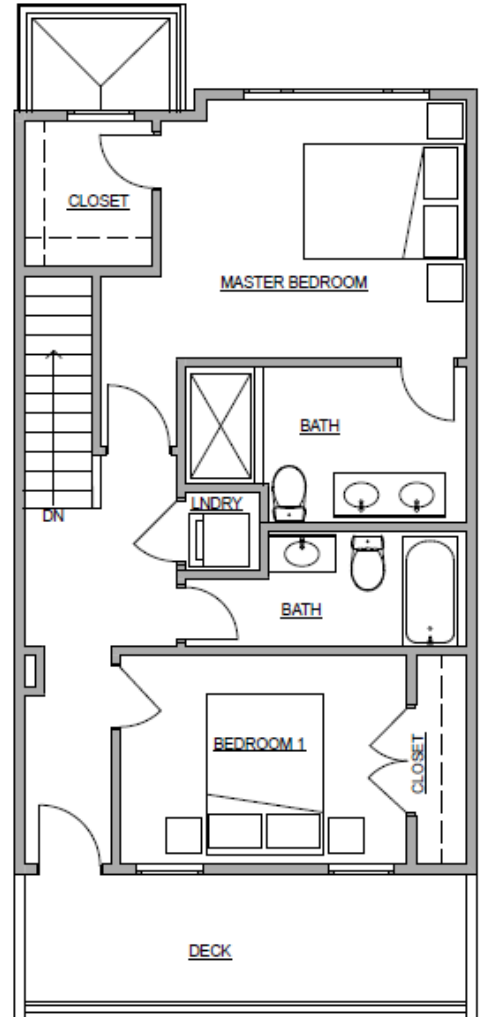

ASHBURY POINTE - UNIT 8

12023 Ashbury Avenue, Cleveland, OH 44106

UNIT #7
1st floor

2nd floor

3rd floor

*Layout may be mirrored.