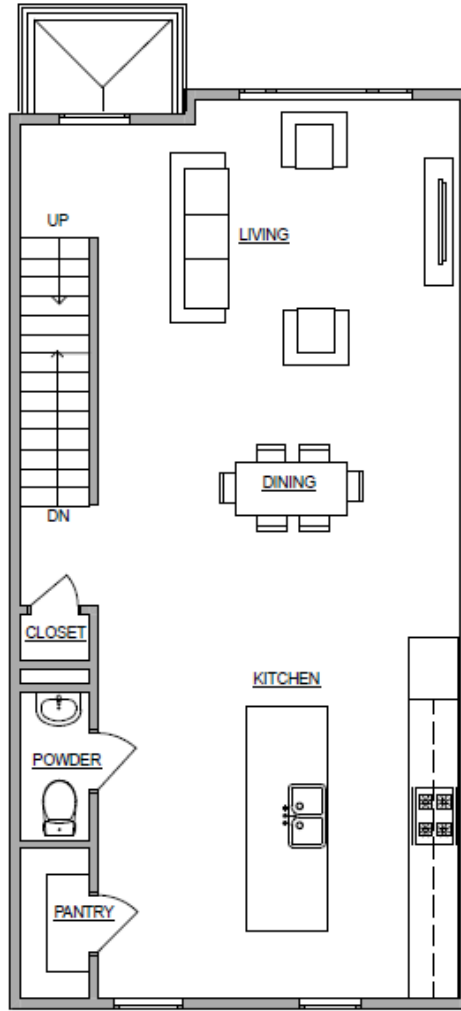

ASHBURY POINTE - UNIT 8

12023 Ashbury Avenue, Cleveland, OH 44106

UNIT #7
1st floor

2nd floor

3rd floor

*Layout may be mirrored.