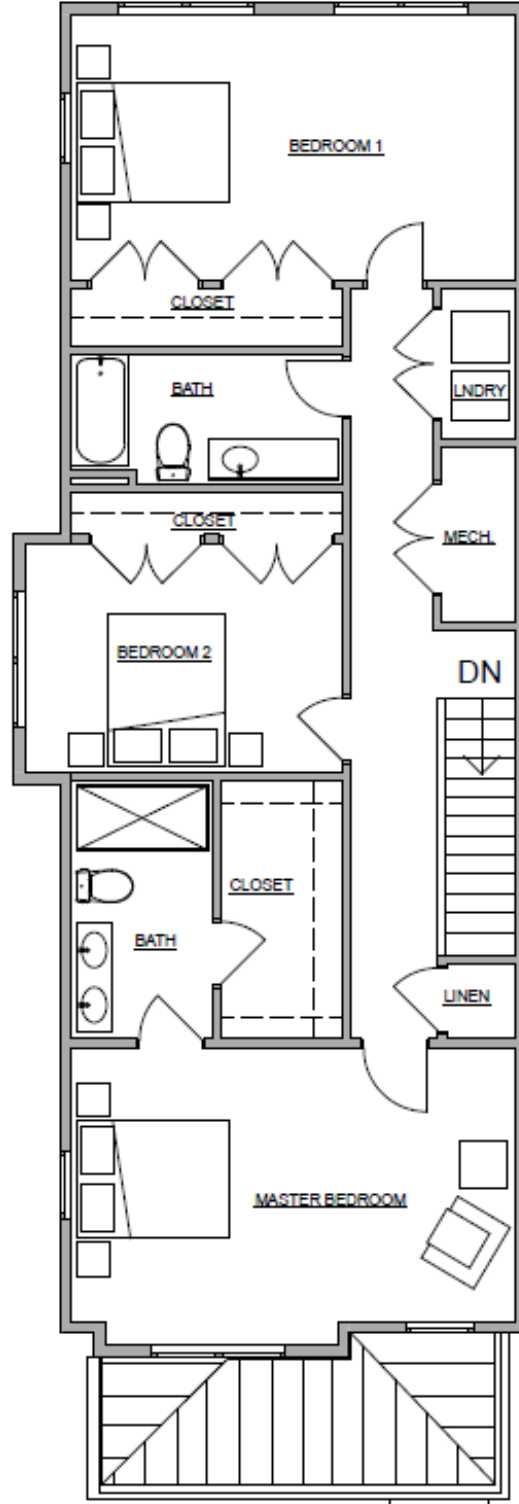

# ASHBURY POINTE - UNIT 1

1489 E 120th Street, Cleveland, OH 44106

1st floor

2nd floor

\*Layout may be mirrored.