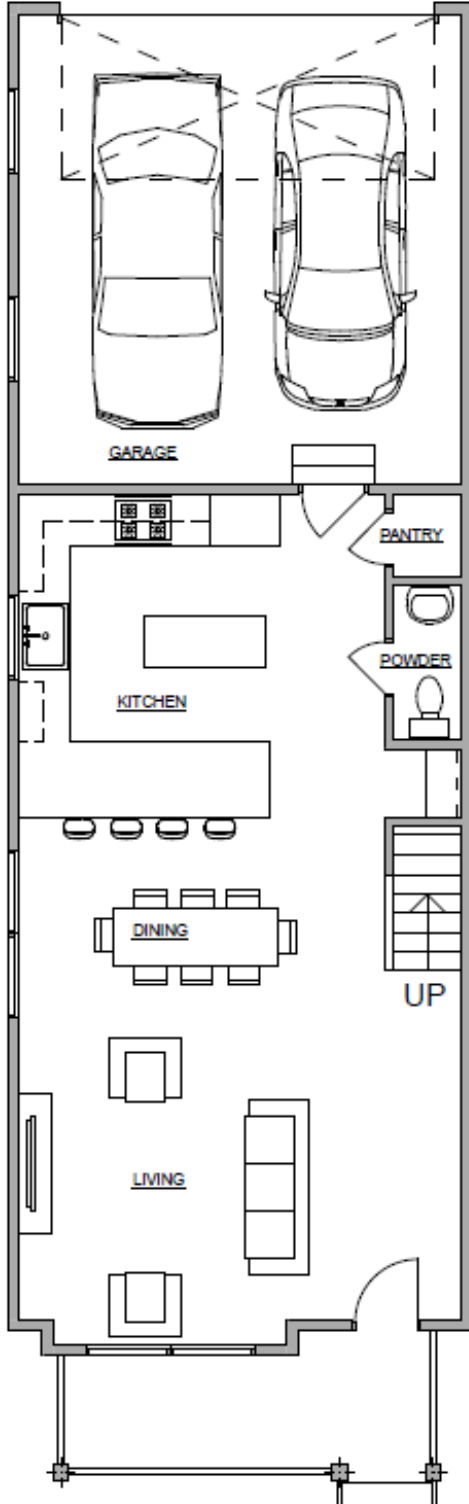

# ASHBURY POINTE - UNIT 1

1489 E 120th Street, Cleveland, OH 44106

1st floor

2nd floor

\*Layout may be mirrored.